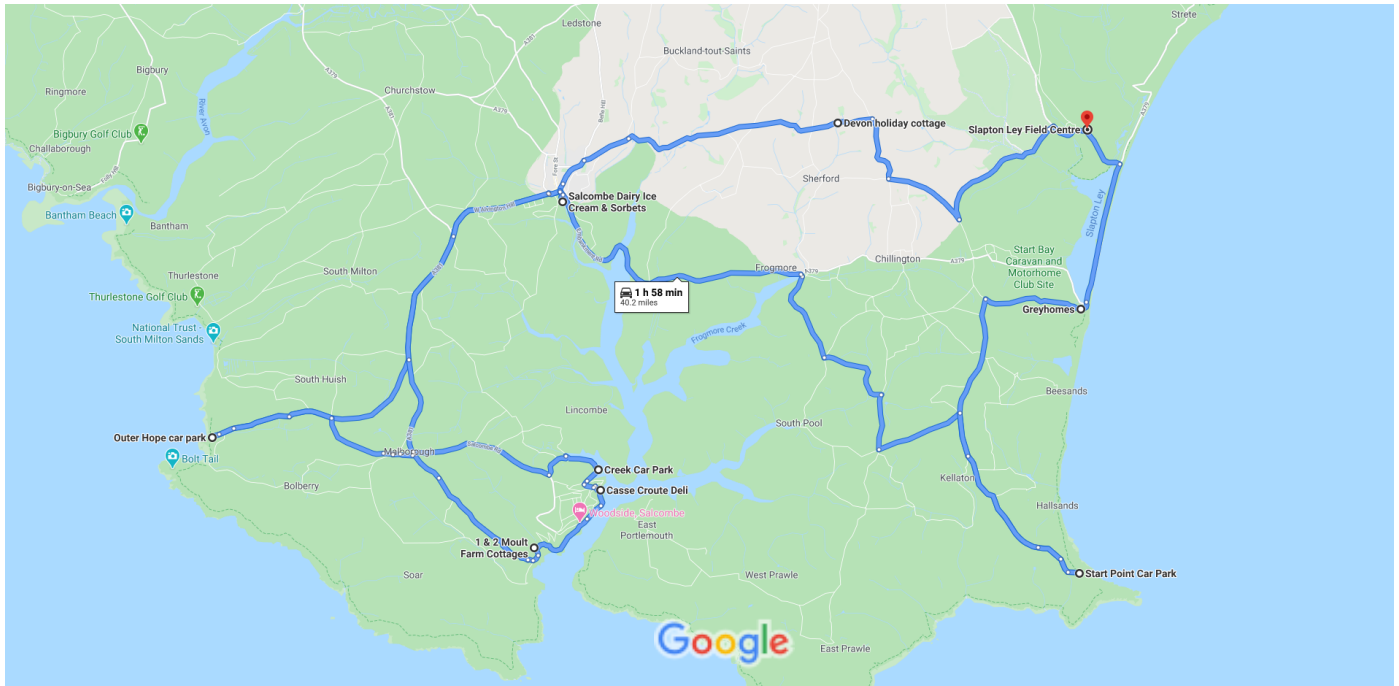

Slapton Ley Field Centre to Slapton Ley Field Centre Drive 40.2 miles, 1 h 58 min

Day 3 reversed route version for sunny day, with the first destination Outer Hope via Kingsbridge

Map data ©2020 1 km

Slapton Ley Field Centre

Sands Rd, Slapton, Kingsbridge TQ7 2QP

- ↑ 1. Head west on Sands Rd towards Wood Ln
0.4 mi
 - ↶ 2. Turn left at Brook St
285 ft
 - ↷ 3. Slight left
1.5 mi
 - ↶ 4. Sharp right
0.9 mi
 - ↷ 5. Turn right at Port Ln
0.7 mi
 - ↶ 6. Turn left
0.4 mi
- i** Destination will be on the left

24 min (9.1 mi)

Start Point Car Park

Stokenham, Kingsbridge TQ7 2ET

-  60. Head west

 0.1 mi
-  61. Keep right

 2.2 mi
-  62. Turn right

 1.3 mi
-  63. Turn right onto Tor Church Rd
 Destination will be on the right

 1.0 mi

13 min (4.6 mi)

Greyhomes

Torcross, Kingsbridge TQ7 2TH

-  64. Head east on Tor Church Rd towards A379

 0.1 mi
-  65. Slight right onto A379

 1.5 mi
-  66. Turn left onto Sands Rd
 Destination will be on the right