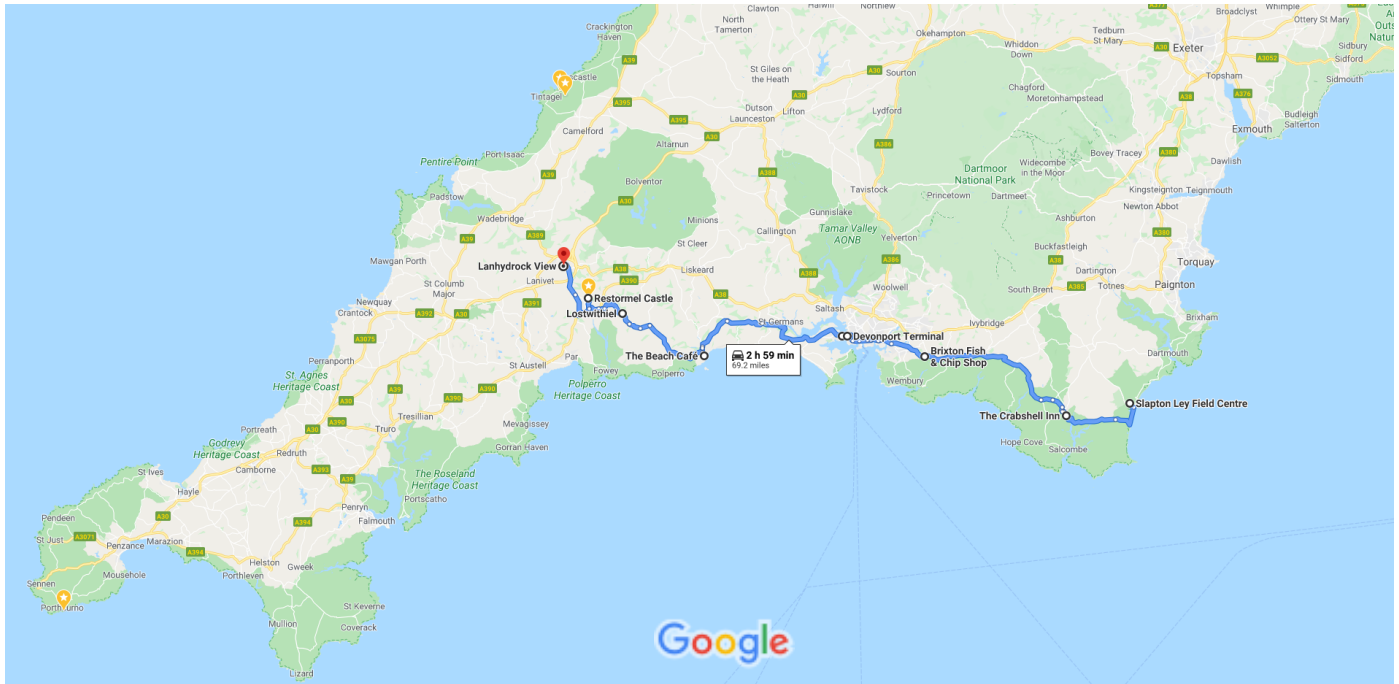

Slapton Ley Field Centre to Lanhydrock View

Drive 69.2 miles, 2 h 59 min

Day 3 with visit to Looe The Beach Cafe and Restormel Castle

Map data ©2020 Google

10 km

Slapton Ley Field Centre

Sands Rd, Slapton, Kingsbridge TQ7 2QP

1. ↑ 1. Head south-east on Sands Rd towards S W Coast Path
   0.5 mi
2. ↘ 2. Turn right onto A379
   2.9 mi
3. 📍 3. At the roundabout, take the 2nd exit and stay on A379
   Destination will be on the left
   4.8 mi

18 min (8.3 mi)

The Crabshell Inn

The Quay, Embankment Rd, Kingsbridge TQ7 1JZ

1. ↑ 4. Head north-west on Embankment Rd/A379 towards Highfield Dr
   Continue to follow A379
   0.4 mi